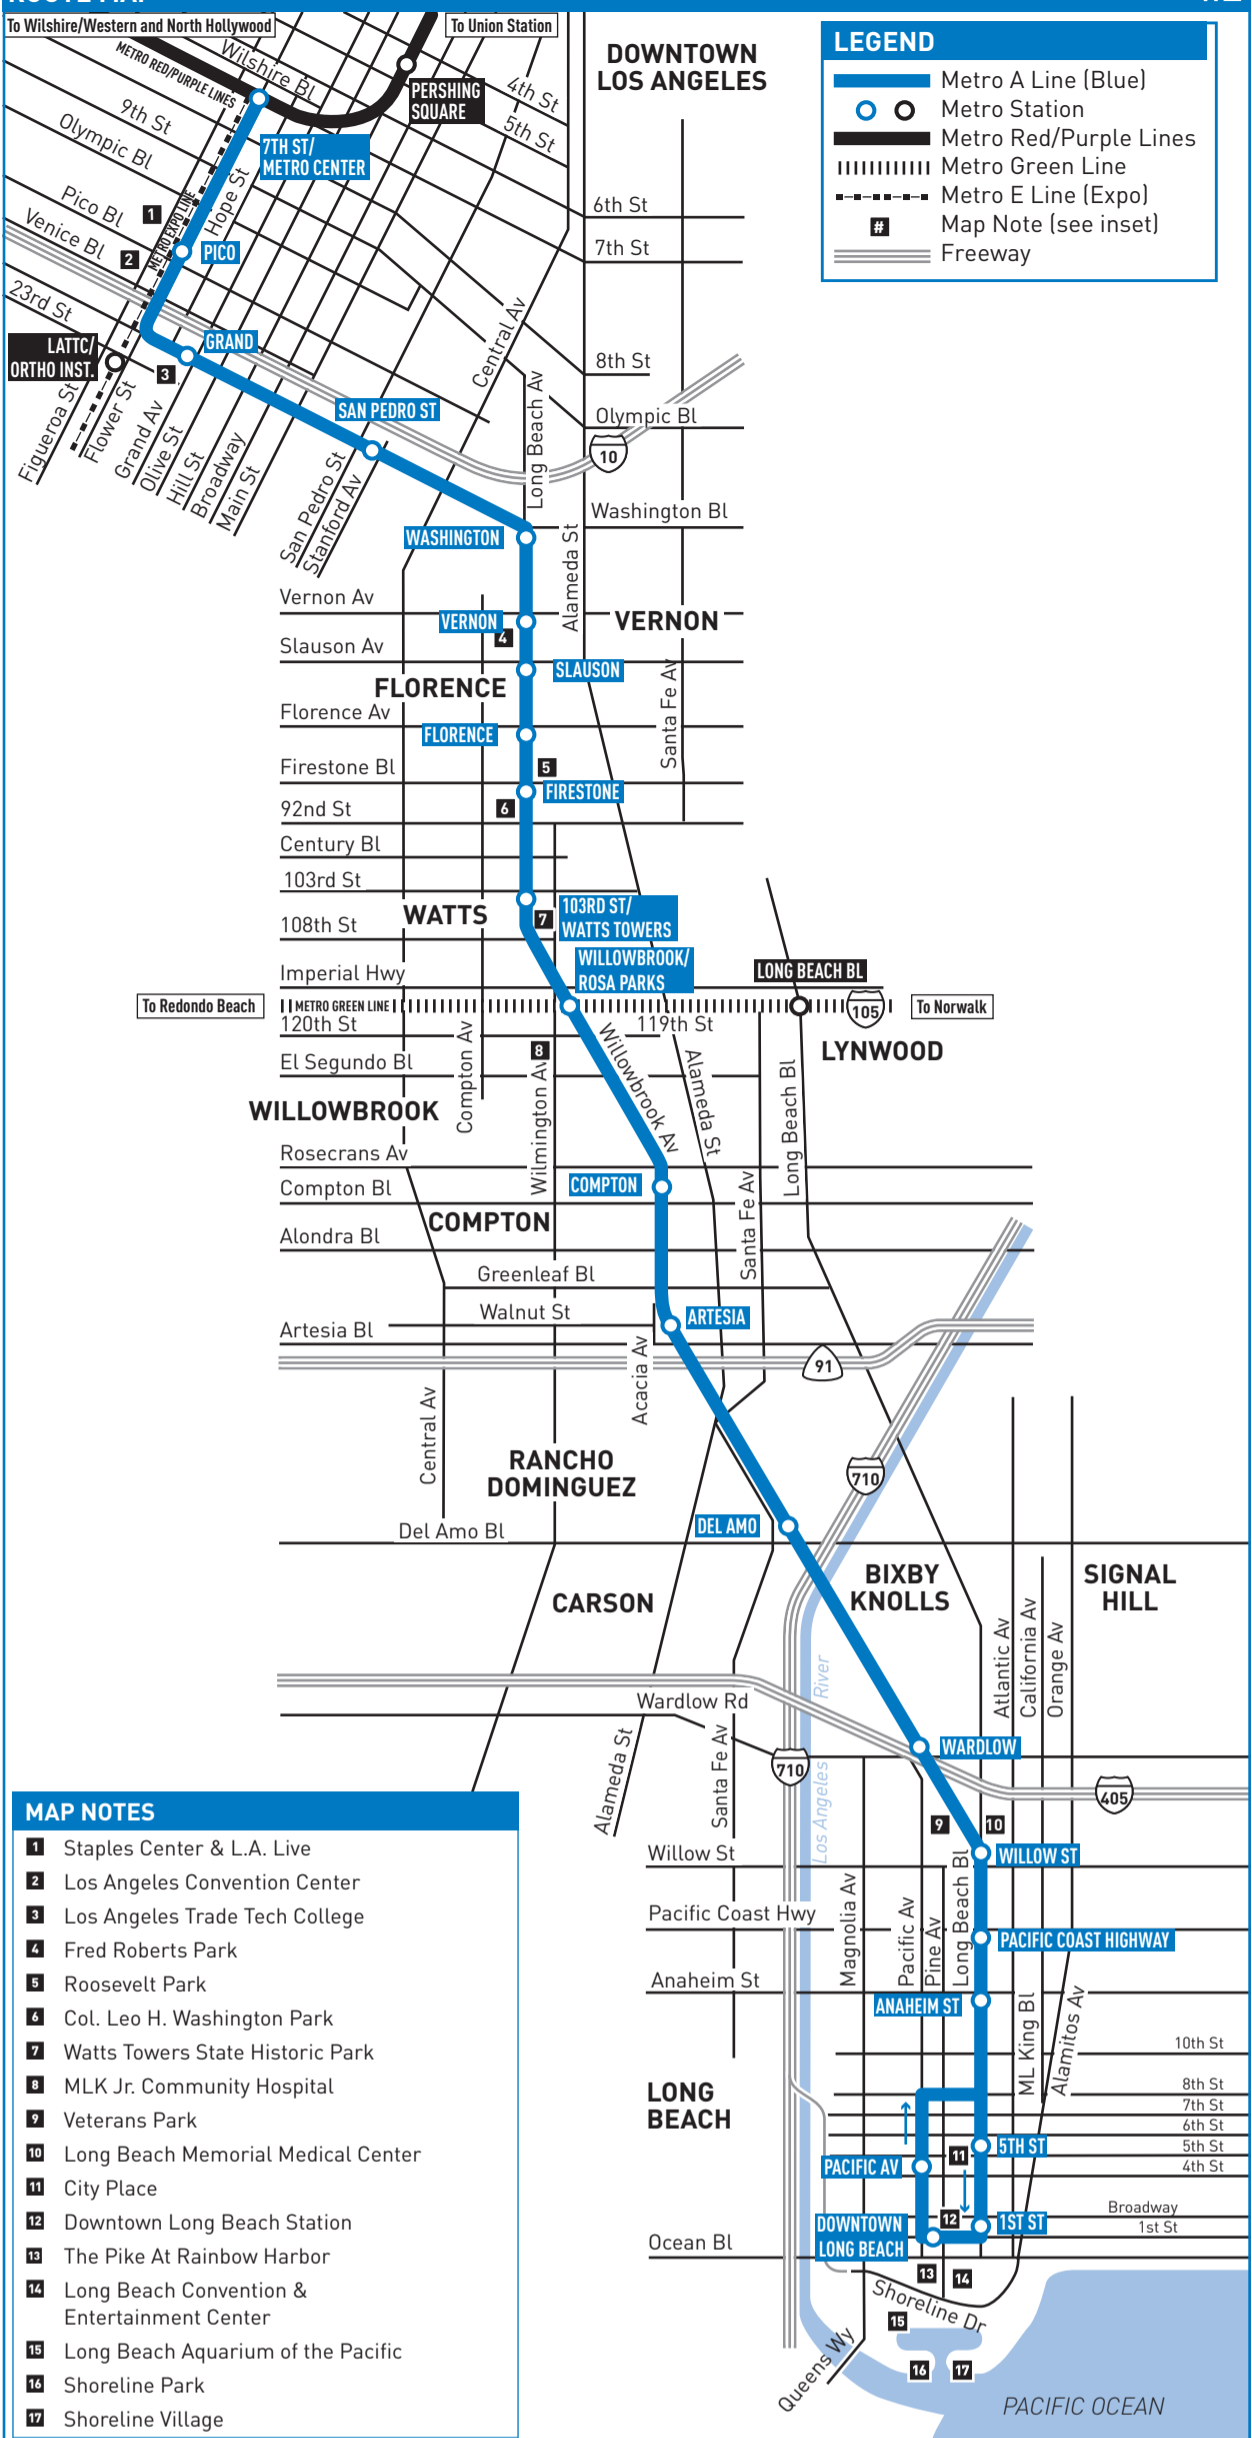

ROUTE MAP

LEGEND

- Metro A Line (Blue)
- Metro Station
- Metro Red/Purple Lines
- Metro Green Line
- - - - - Metro E Line (Expo)
- # Map Note (see inset)
- Freeway

MAP NOTES

- 1** Staples Center & L.A. Live
- 2** Los Angeles Convention Center
- 3** Los Angeles Trade Tech College
- 4** Fred Roberts Park
- 5** Roosevelt Park
- 6** Col. Leo H. Washington Park
- 7** Watts Towers State Historic Park
- 8** MLK Jr. Community Hospital
- 9** Veterans Park
- 10** Long Beach Memorial Medical Center
- 11** City Place
- 12** Downtown Long Beach Station
- 13** The Pike At Rainbow Harbor
- 14** Long Beach Convention & Entertainment Center
- 15** Long Beach Aquarium of the Pacific
- 16** Shoreline Park
- 17** Shoreline Village

ROUTE MAP

LEGEND

- Metro A Line (Blue)
- Metro Station
- Metro Red/Purple Lines
- Metro Green Line
- - - Metro E Line (Expo)
- # Map Note (see inset)
- Freeway

MAP NOTES

- 1 Staples Center & L.A. Live
- 2 Los Angeles Convention Center
- 3 Los Angeles Trade Tech College
- 4 Fred Roberts Park
- 5 Roosevelt Park
- 6 Col. Leo H. Washington Park
- 7 Watts Towers State Historic Park
- 8 MLK Jr. Community Hospital
- 9 Veterans Park
- 10 Long Beach Memorial Medical Center
- 11 City Place
- 12 Downtown Long Beach Station
- 13 The Pike At Rainbow Harbor
- 14 Long Beach Convention & Entertainment Center
- 15 Long Beach Aquarium of the Pacific
- 16 Shoreline Park
- 17 Shoreline Village