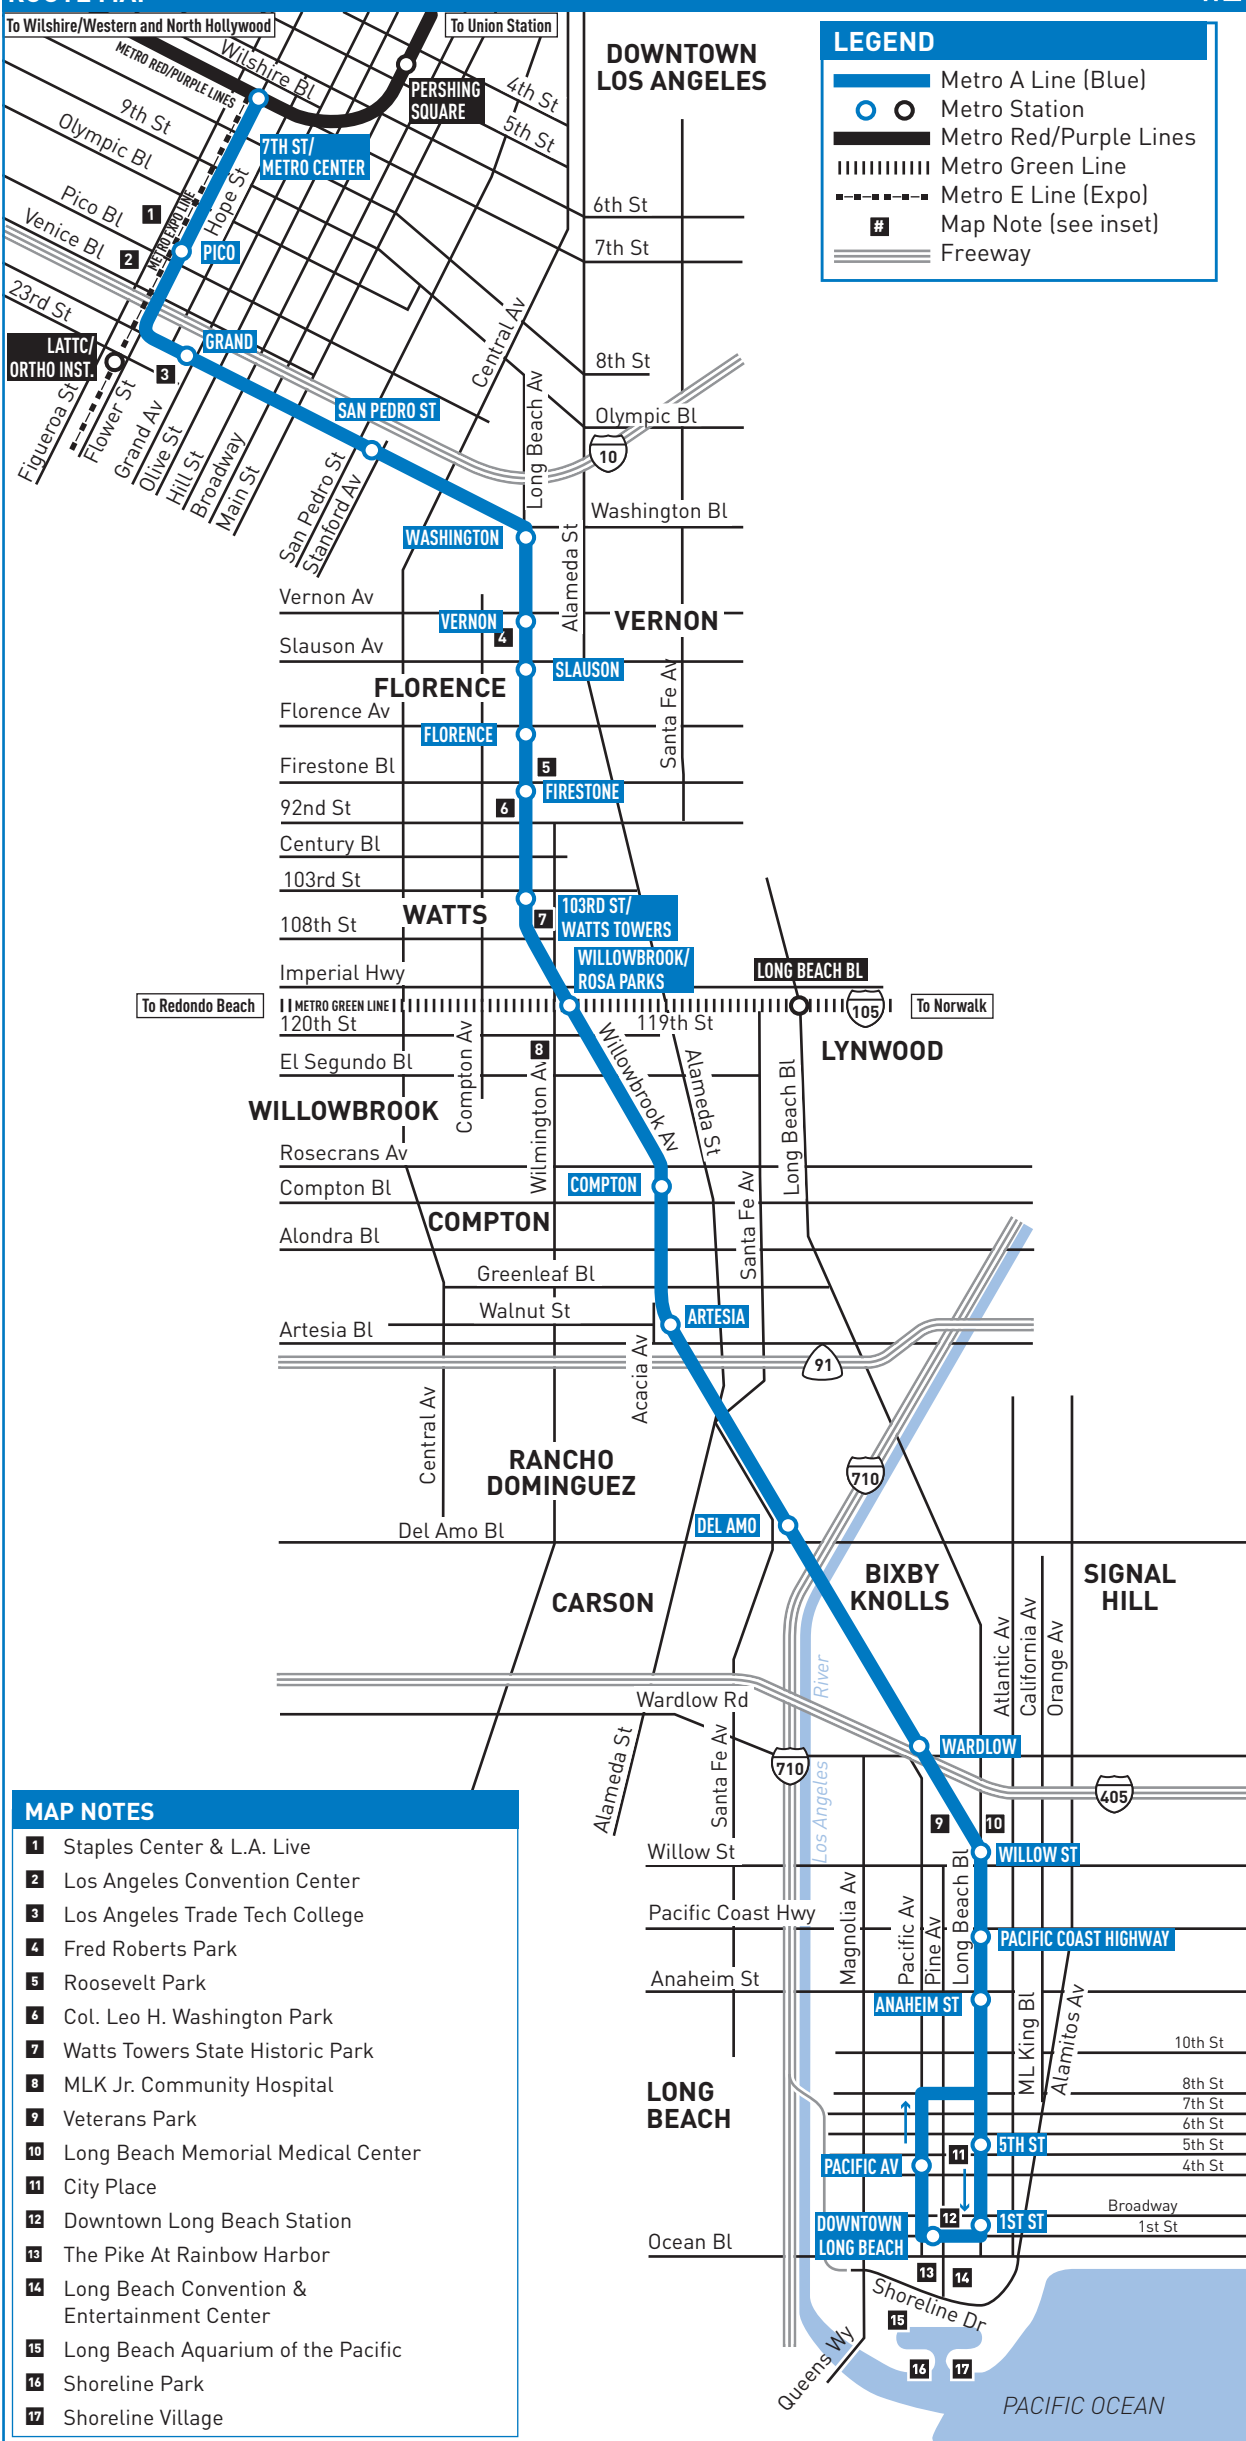

ROUTE MAP

LEGEND

- Metro A Line (Blue)
- Metro Station
- Metro Red/Purple Lines
- Metro Green Line
- - - - - Metro E Line (Expo)
- # Map Note (see inset)
- Freeway

MAP NOTES

- 1** Staples Center & L.A. Live
- 2** Los Angeles Convention Center
- 3** Los Angeles Trade Tech College
- 4** Fred Roberts Park
- 5** Roosevelt Park
- 6** Col. Leo H. Washington Park
- 7** Watts Towers State Historic Park
- 8** MLK Jr. Community Hospital
- 9** Veterans Park
- 10** Long Beach Memorial Medical Center
- 11** City Place
- 12** Downtown Long Beach Station
- 13** The Pike At Rainbow Harbor
- 14** Long Beach Convention & Entertainment Center
- 15** Long Beach Aquarium of the Pacific
- 16** Shoreline Park
- 17** Shoreline Village

ROUTE MAP

LEGEND

- Metro A Line (Blue)
- Metro Station
- Metro Red/Purple Lines
- Metro Green Line
- - - Metro E Line (Expo)
- # Map Note (see inset)
- Freeway

MAP NOTES

- 1 Staples Center & L.A. Live
- 2 Los Angeles Convention Center
- 3 Los Angeles Trade Tech College
- 4 Fred Roberts Park
- 5 Roosevelt Park
- 6 Col. Leo H. Washington Park
- 7 Watts Towers State Historic Park
- 8 MLK Jr. Community Hospital
- 9 Veterans Park
- 10 Long Beach Memorial Medical Center
- 11 City Place
- 12 Downtown Long Beach Station
- 13 The Pike At Rainbow Harbor
- 14 Long Beach Convention & Entertainment Center
- 15 Long Beach Aquarium of the Pacific
- 16 Shoreline Park
- 17 Shoreline Village